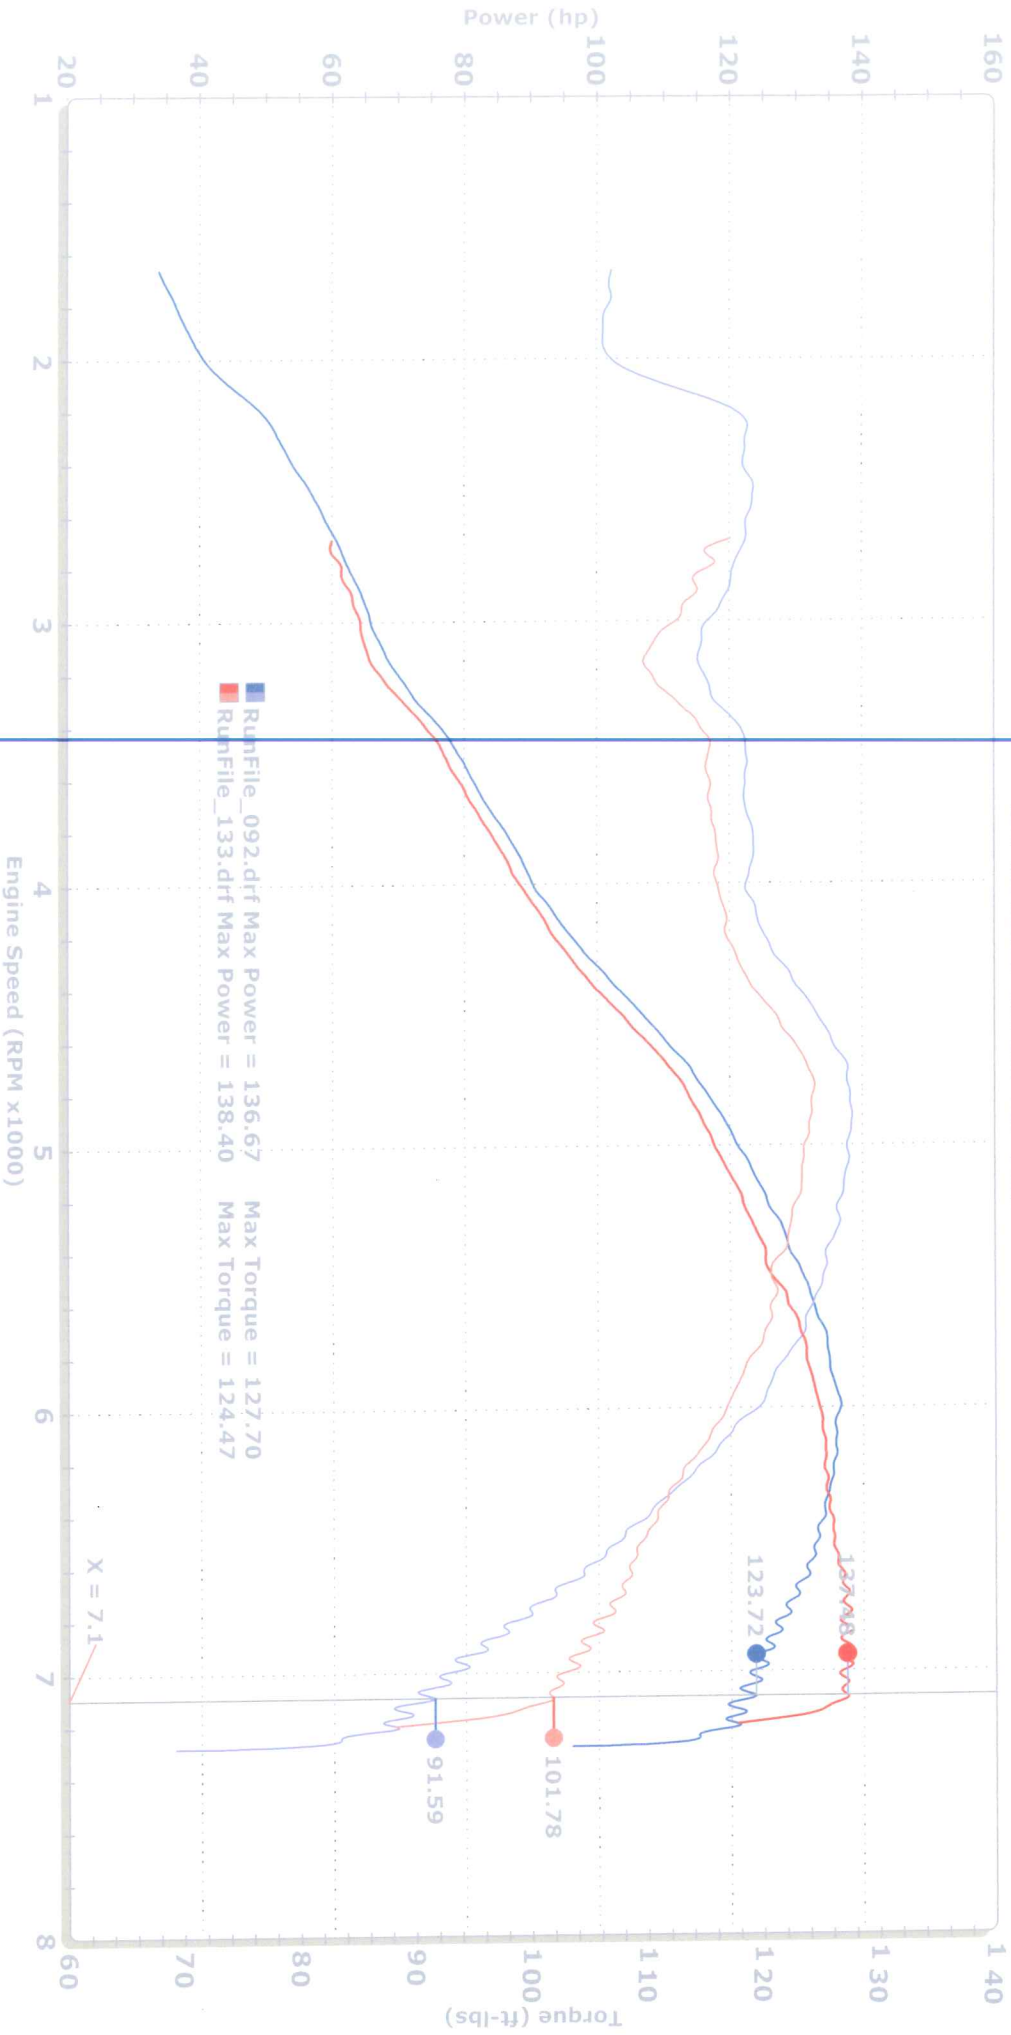

STP MOTORSPORT  
4242 PETERS ROAD  
FT LAUDERDALE FL 33317  
954-260-9380  
DYNQUJET MEMBER

STP MOTORSPORT 954-260-9380

CF: STD Smooth ng: 5

RunFile\_092.dtf - 1/20/2012 5:52:45 PM Run Type: RO Run Conditions: 80.60 °F, 30.25 in-Hg, Humidity: 10%, STD: 1.00  
Max Power = 136.67 Max Torque = 127.70

RunFile\_133.dtf - 4/3/2013 5:25:11 PM Run Type: RO Run Conditions: 92.12 °F, 30.13 in-Hg, Humidity: 10%, STD: 1.01  
Max Power = 138.40 Max Torque = 124.47