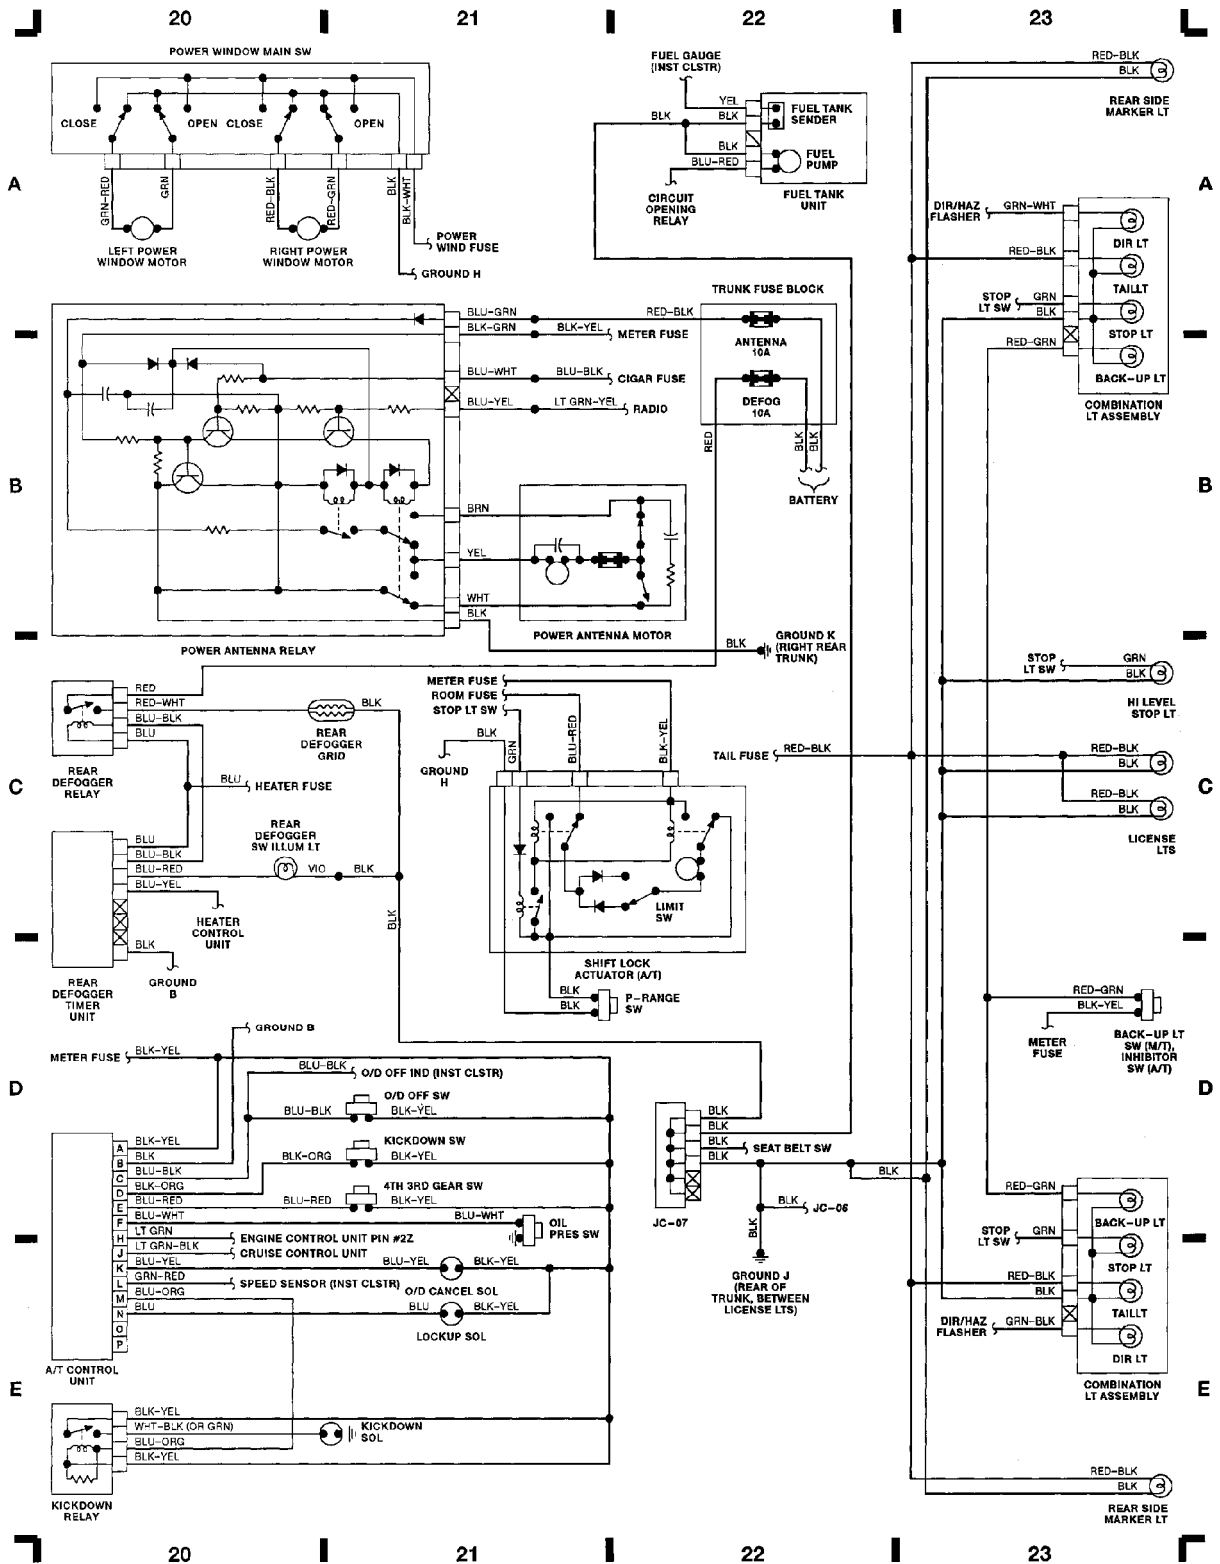

WIRING DIAGRAMS
Article Text (p. 8)
 1992 Mazda Miata
 For Yorba Linda Miata
 Copyright © 1998 Mitchell Repair Information Company, LLC
 Saturday, May 10, 2003 11:21AM

Fig. 6: Taillights, Pwr Windows, Defogger, A/T Ctrl Unit (Grid 20-23)

93E03454

END OF ARTICLE