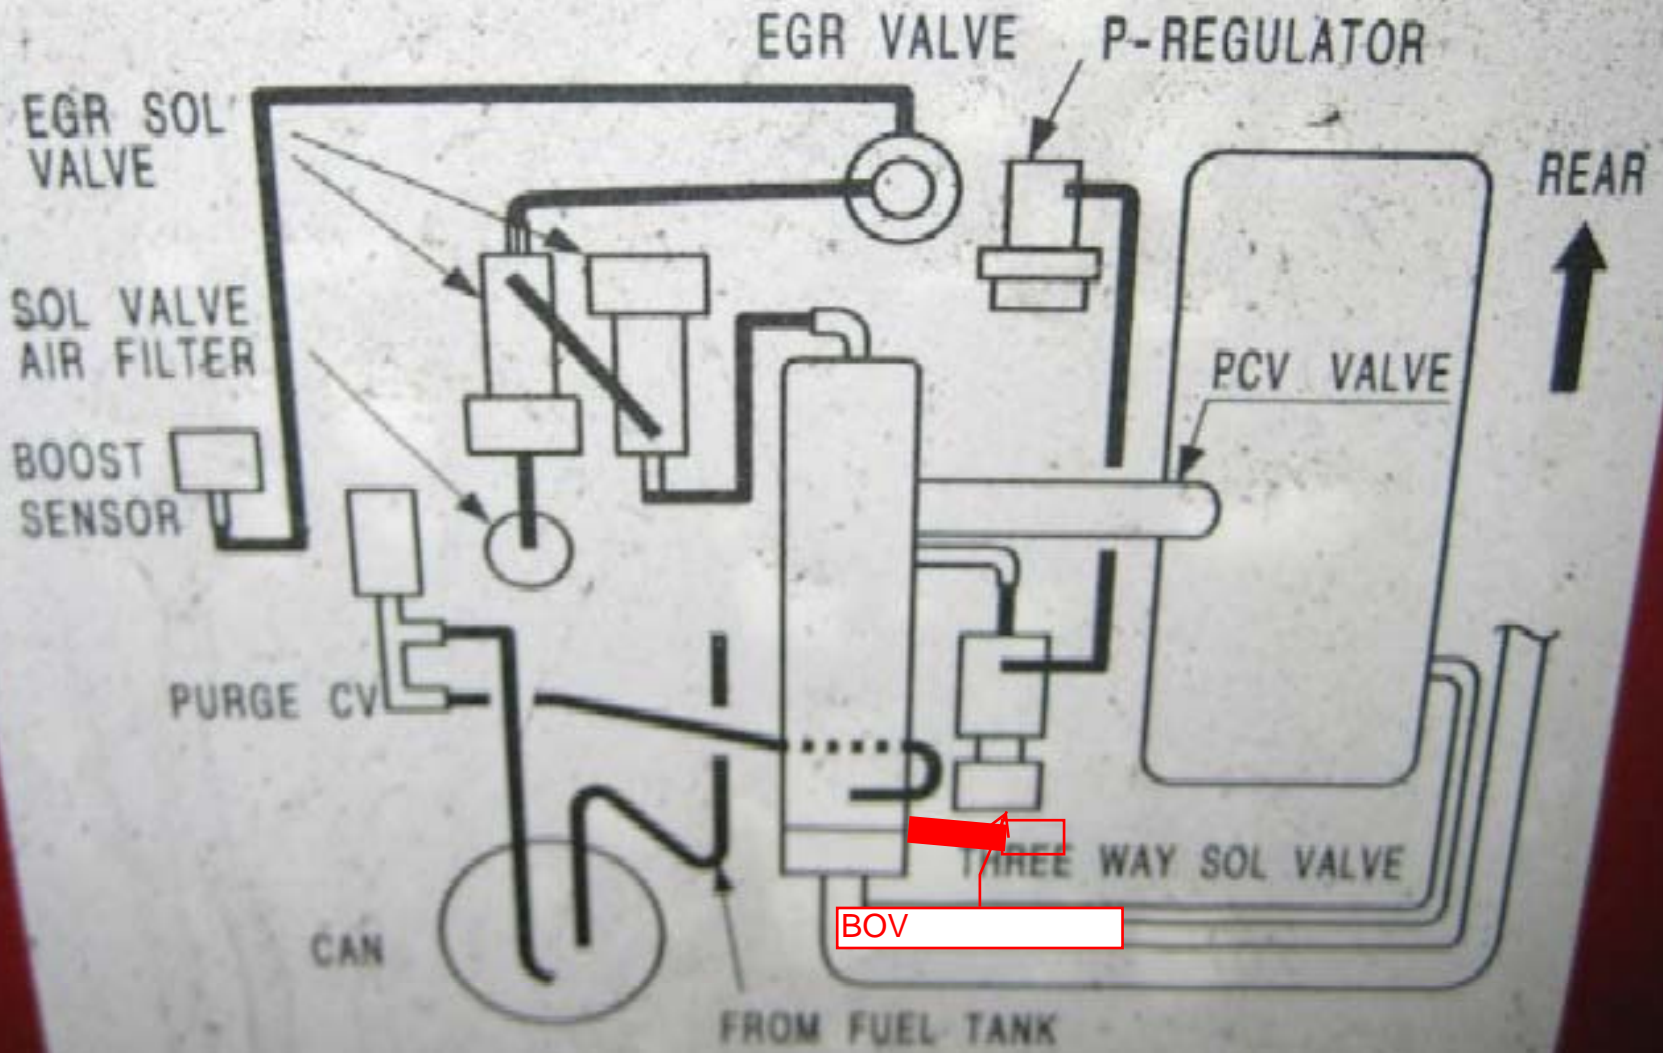

(NB38)

VACUUM HOSE ROUTING DIAGRAM

Untouched

completely open on both ports

Stock

VACUUM HOSE ROUTING DIAGRAM

(NB38)

BOV