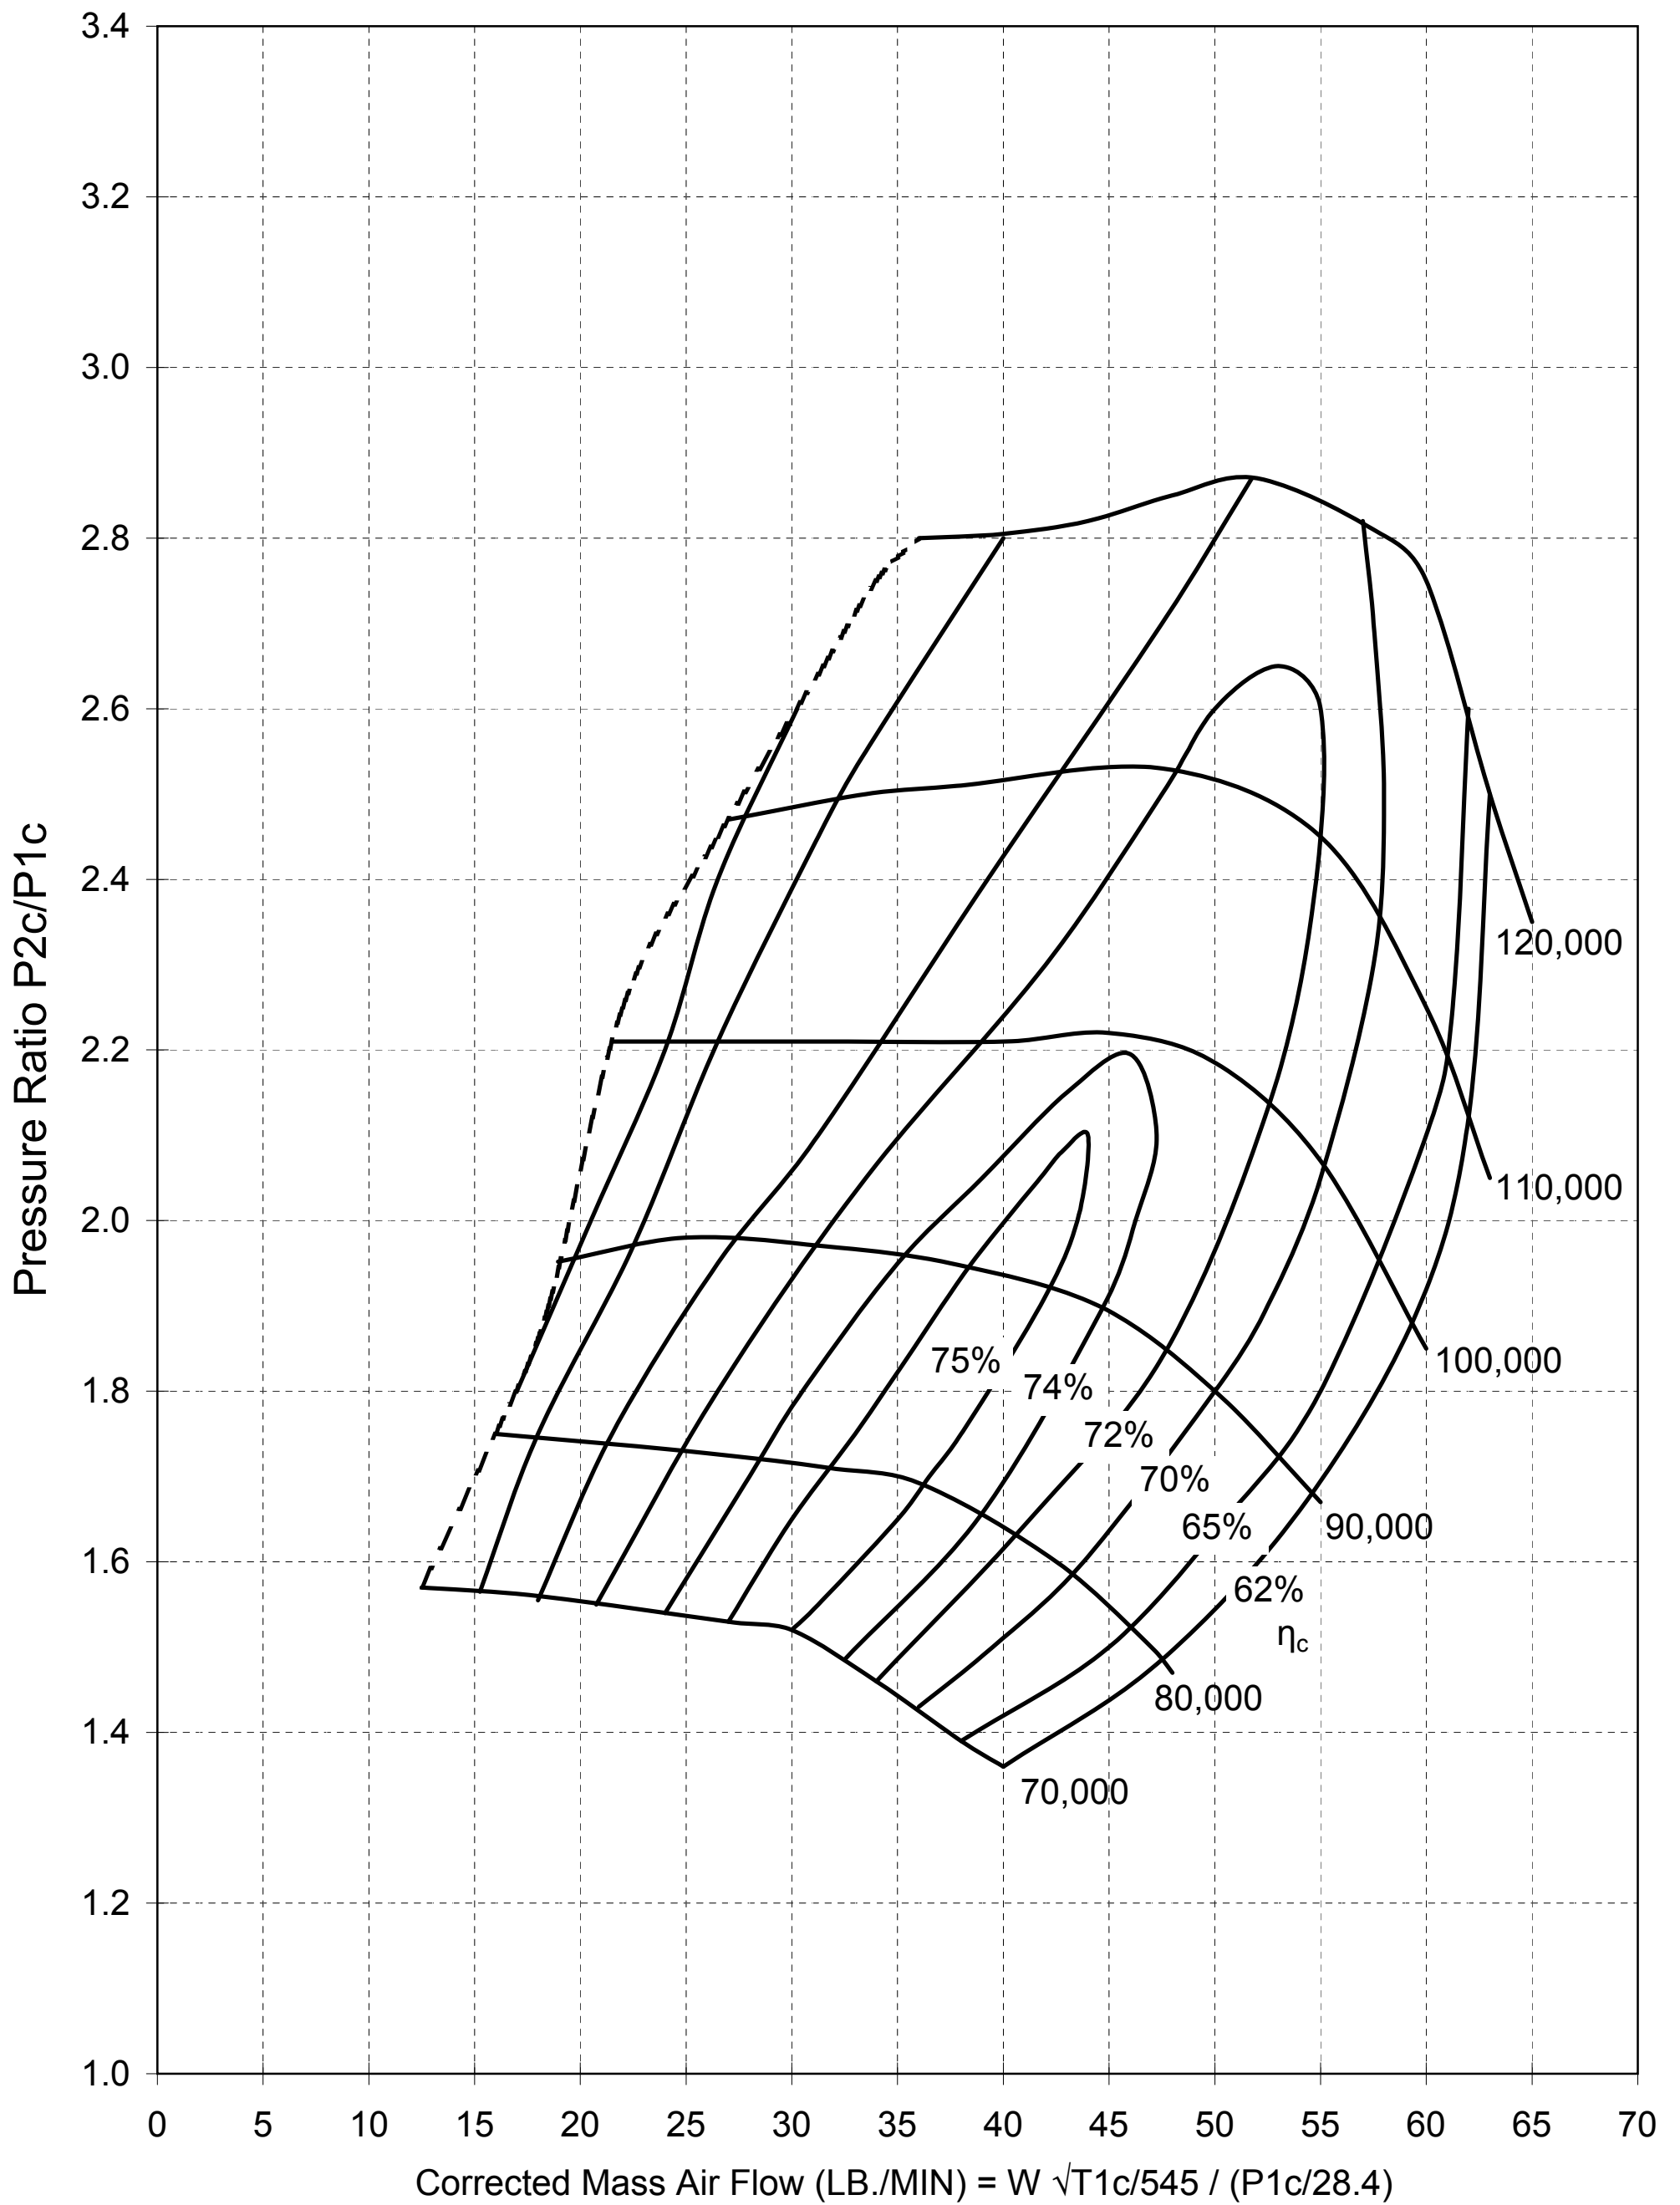

Compressor Performance Map

Turbonetics 60-1 / P/N 20177T