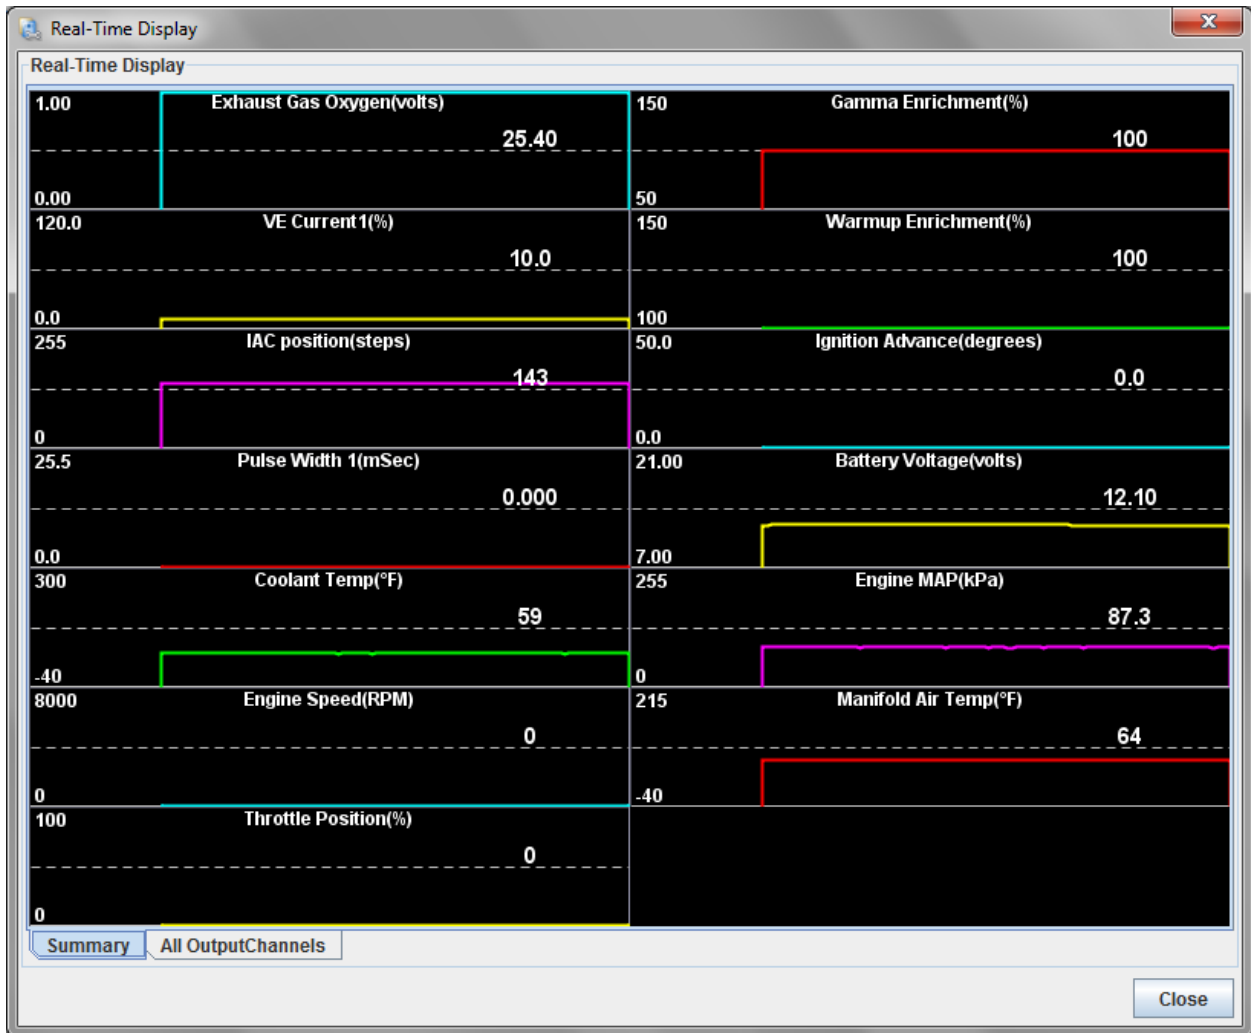

Not cranking just when ignition is on.

Using Falling edge below.

Using falling edge

Using Rising edge while cranking

Using rising edge while cranking

Real-Time Display

Real-Time Display

Summary All OutputChannels

Close