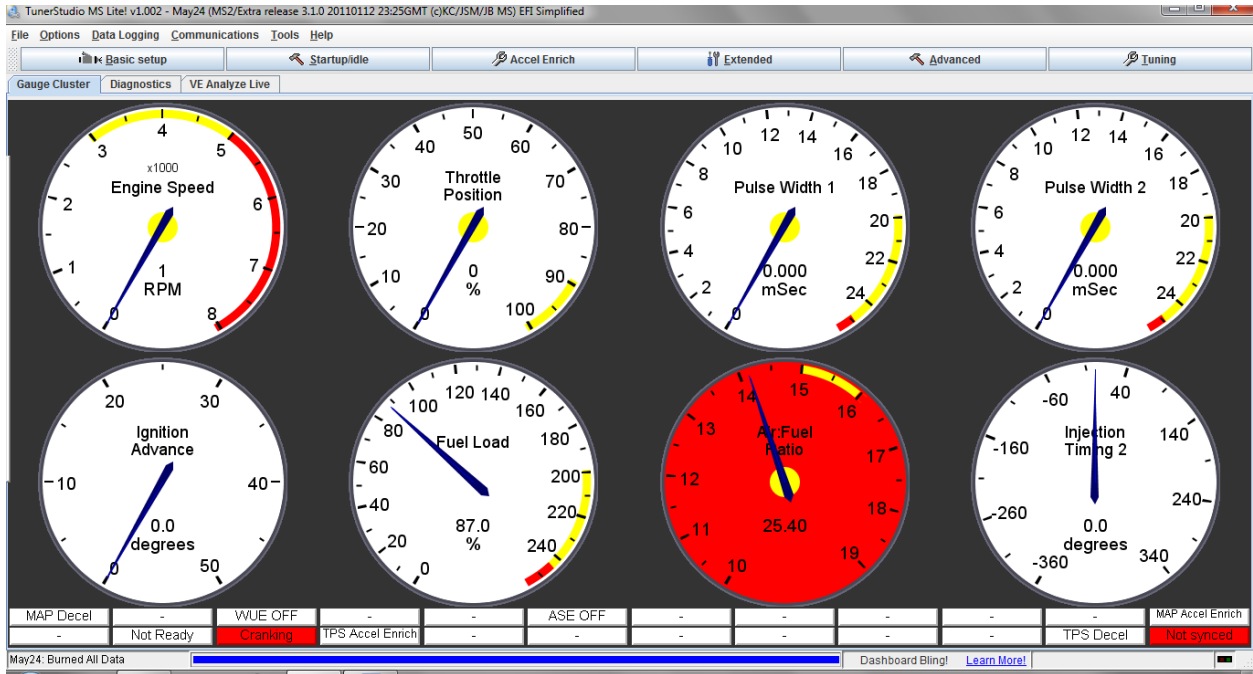

Not cranking just when ignition is on.

Using Falling edge below.

Using falling edge

Using Rising edge while cranking

Using rising edge while cranking

Real-Time Display

Real-Time Display

Summary All OutputChannels