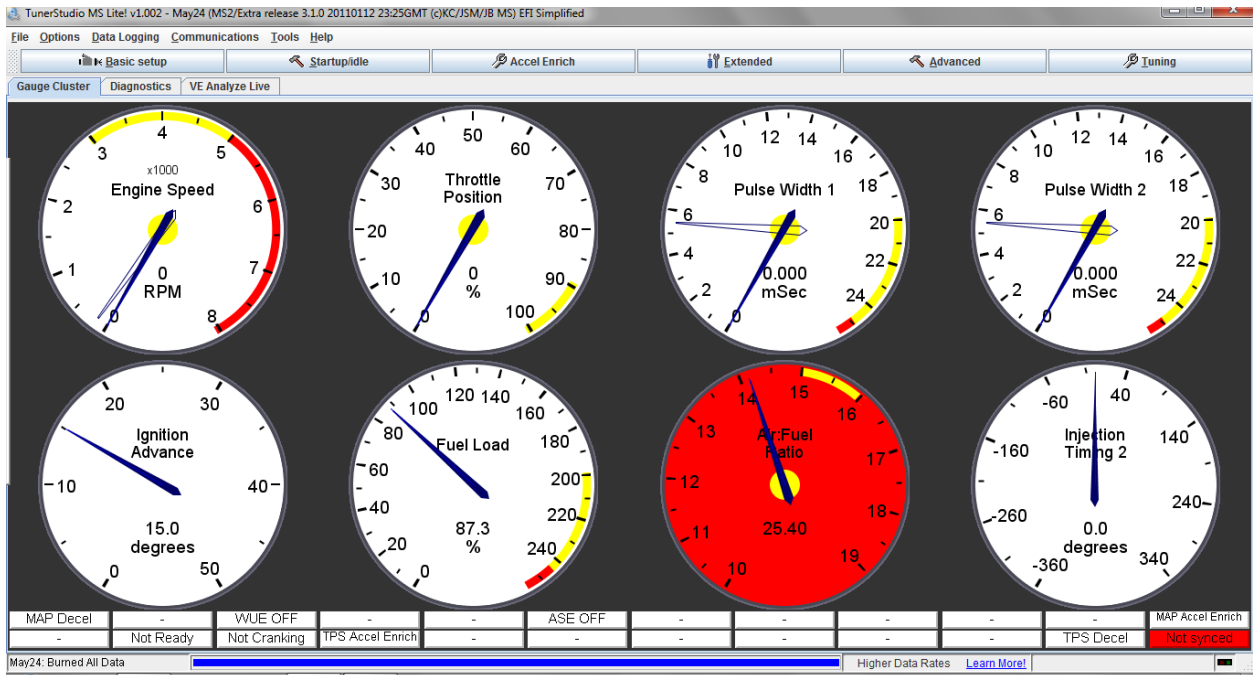

Not cranking just when ignition is on.

Using Falling edge below.

Using falling edge

Using Rising edge while cranking

Using rising edge while cranking

Real-Time Display

Real-Time Display

Summary All OutputChannels