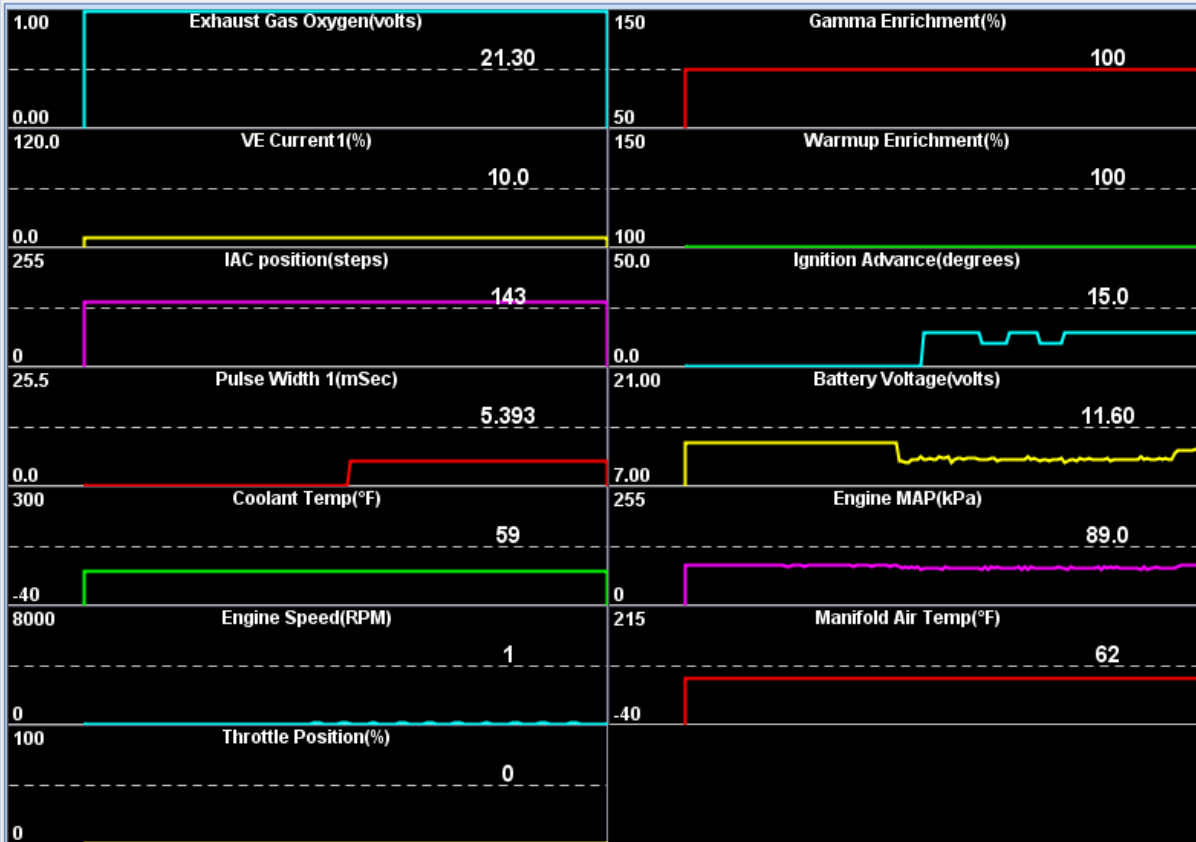

Not cranking just when ignition is on.

Using Falling edge below.

Using falling edge

Using Rising edge while cranking

Using rising edge while cranking

Real-Time Display

Real-Time Display

Summary All OutputChannels