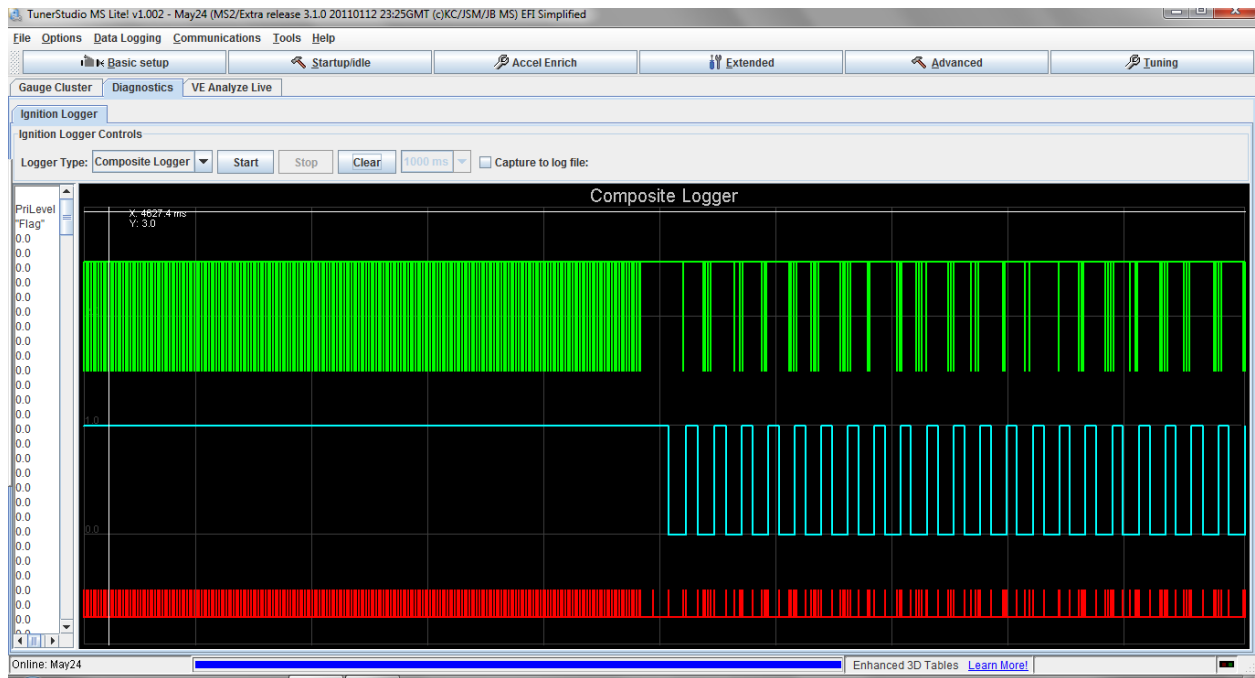

Not cranking just when ignition is on.

Using Falling edge below.

Using falling edge

Using Rising edge while cranking

Using rising edge while cranking

Real-Time Display

Real-Time Display

Summary All OutputChannels