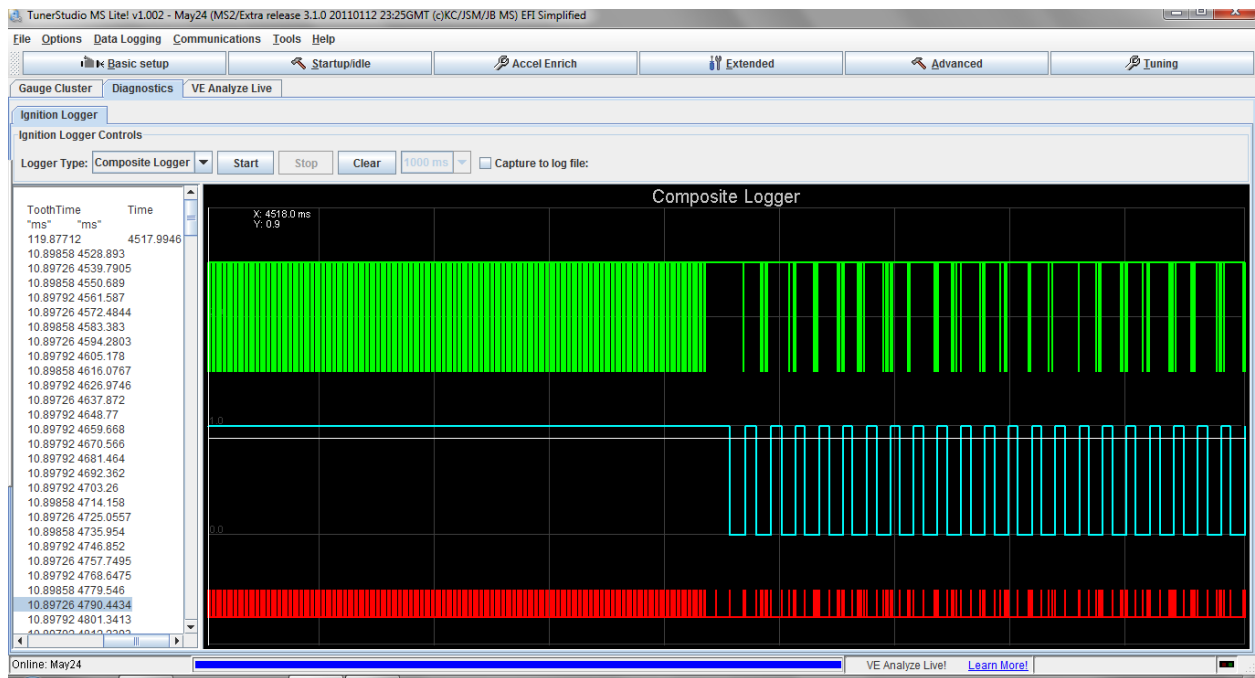

Not cranking just when ignition is on.

Using Falling edge below.

Using falling edge

Using Rising edge while cranking

Using rising edge while cranking

Real-Time Display

Real-Time Display

Summary All OutputChannels