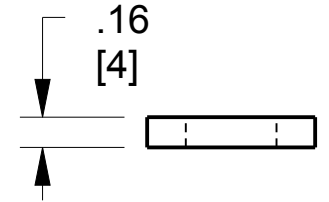

∅ .47
[12]

2.44
[62]

LONG LOWER
SLEEVE (6 RQD)

LOWER ENDSPACER
(16 RQD)

∅ .47
[12]

∅ .88
[22.225]

∅ .75
[19.05]

2.05
[52]

SHORT LOWER
SLEEVE (2 RQD)

∅ .75
[19.05]

2.32
[59]

REAR OUTBOARD
SLEEVE (4 RQD)

∅ .55
[14]

∅ .75
[19.05]

2.20
[56]

FRONT UPPER
SLEEVE (4 RQD)

∅ .55
[14]

∅ .75
[19.05]

2.20
[56]

REAR UPPER
SLEEVE (4 RQD)

∅ .39
[10]

MATERIAL: 3/4" and
7/8" OD COLD
FINISHED 316
STAINLESS ROUND BAR