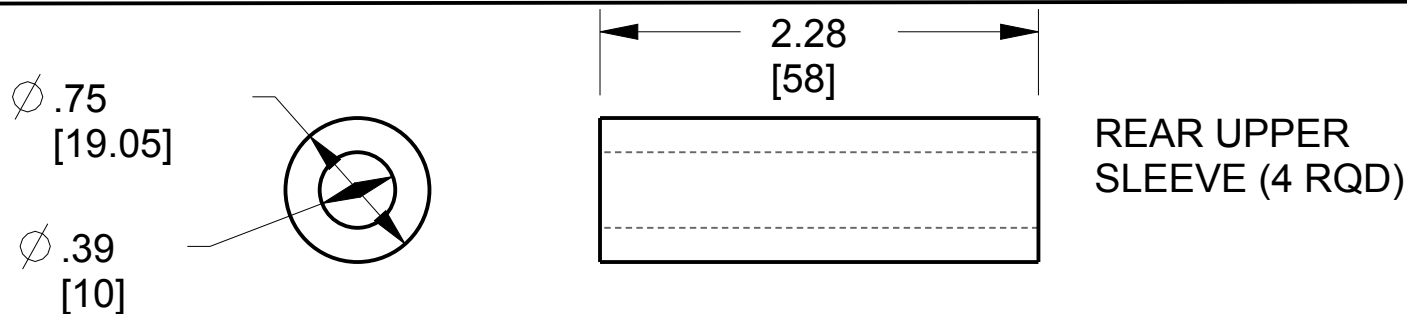

LOWER ENDSPACER  
(16 RQD)

MATERIAL: 3/4" and  
7/8" OD COLD  
FINISHED 4340  
ROUND BAR