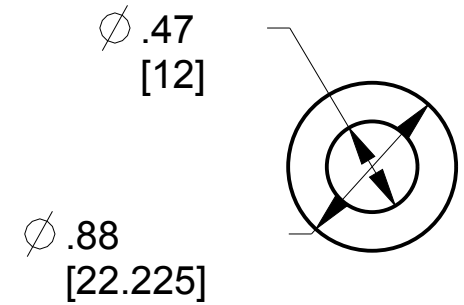

LOWER ENDSPACER  
(16 RQD)

MATERIAL: 3/4" and  
7/8" OD COLD  
FINISHED 4340  
ROUND BAR