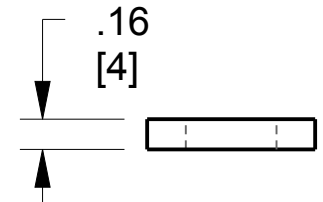

LOWER ENDSPACER  
(16 RQD)

MATERIAL: 3/4" and  
7/8" OD COLD  
FINISHED 4340  
ROUND BAR