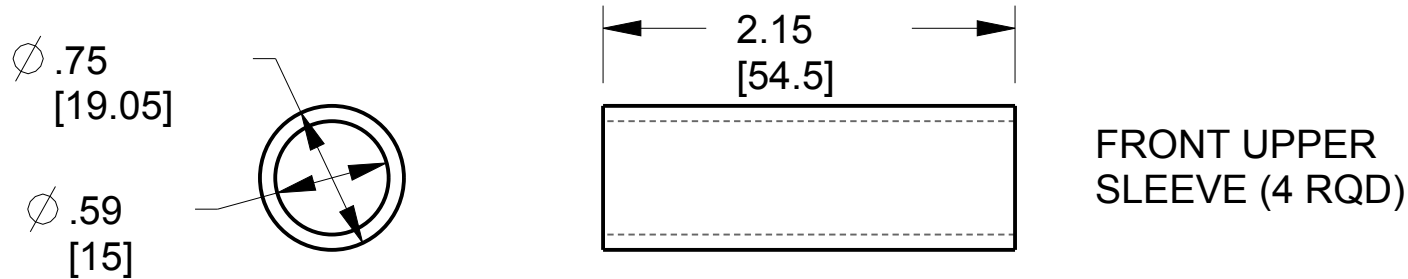

LOWER ENDSPACER  
(16 RQD)

MATERIAL: 3/4" and  
7/8" OD COLD  
FINISHED 4340  
ROUND BAR