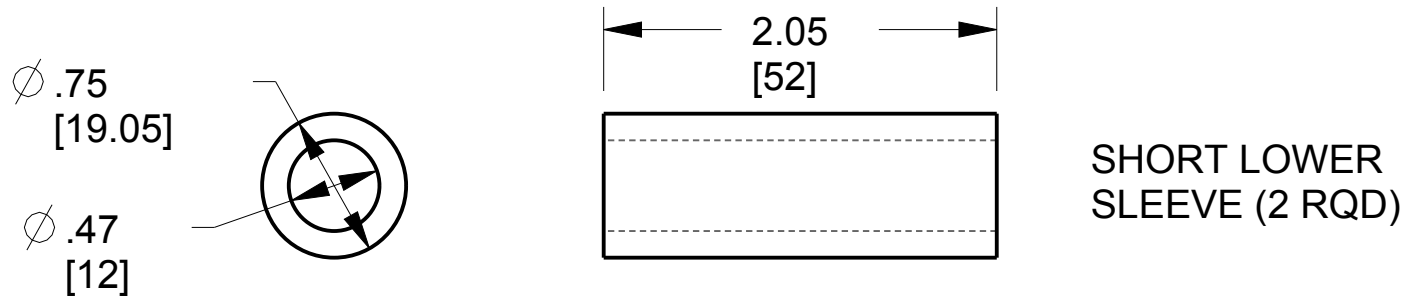

LOWER ENDSPACER  
(16 RQD)

MATERIAL: 3/4" and  
7/8" OD COLD  
FINISHED 4340  
ROUND BAR