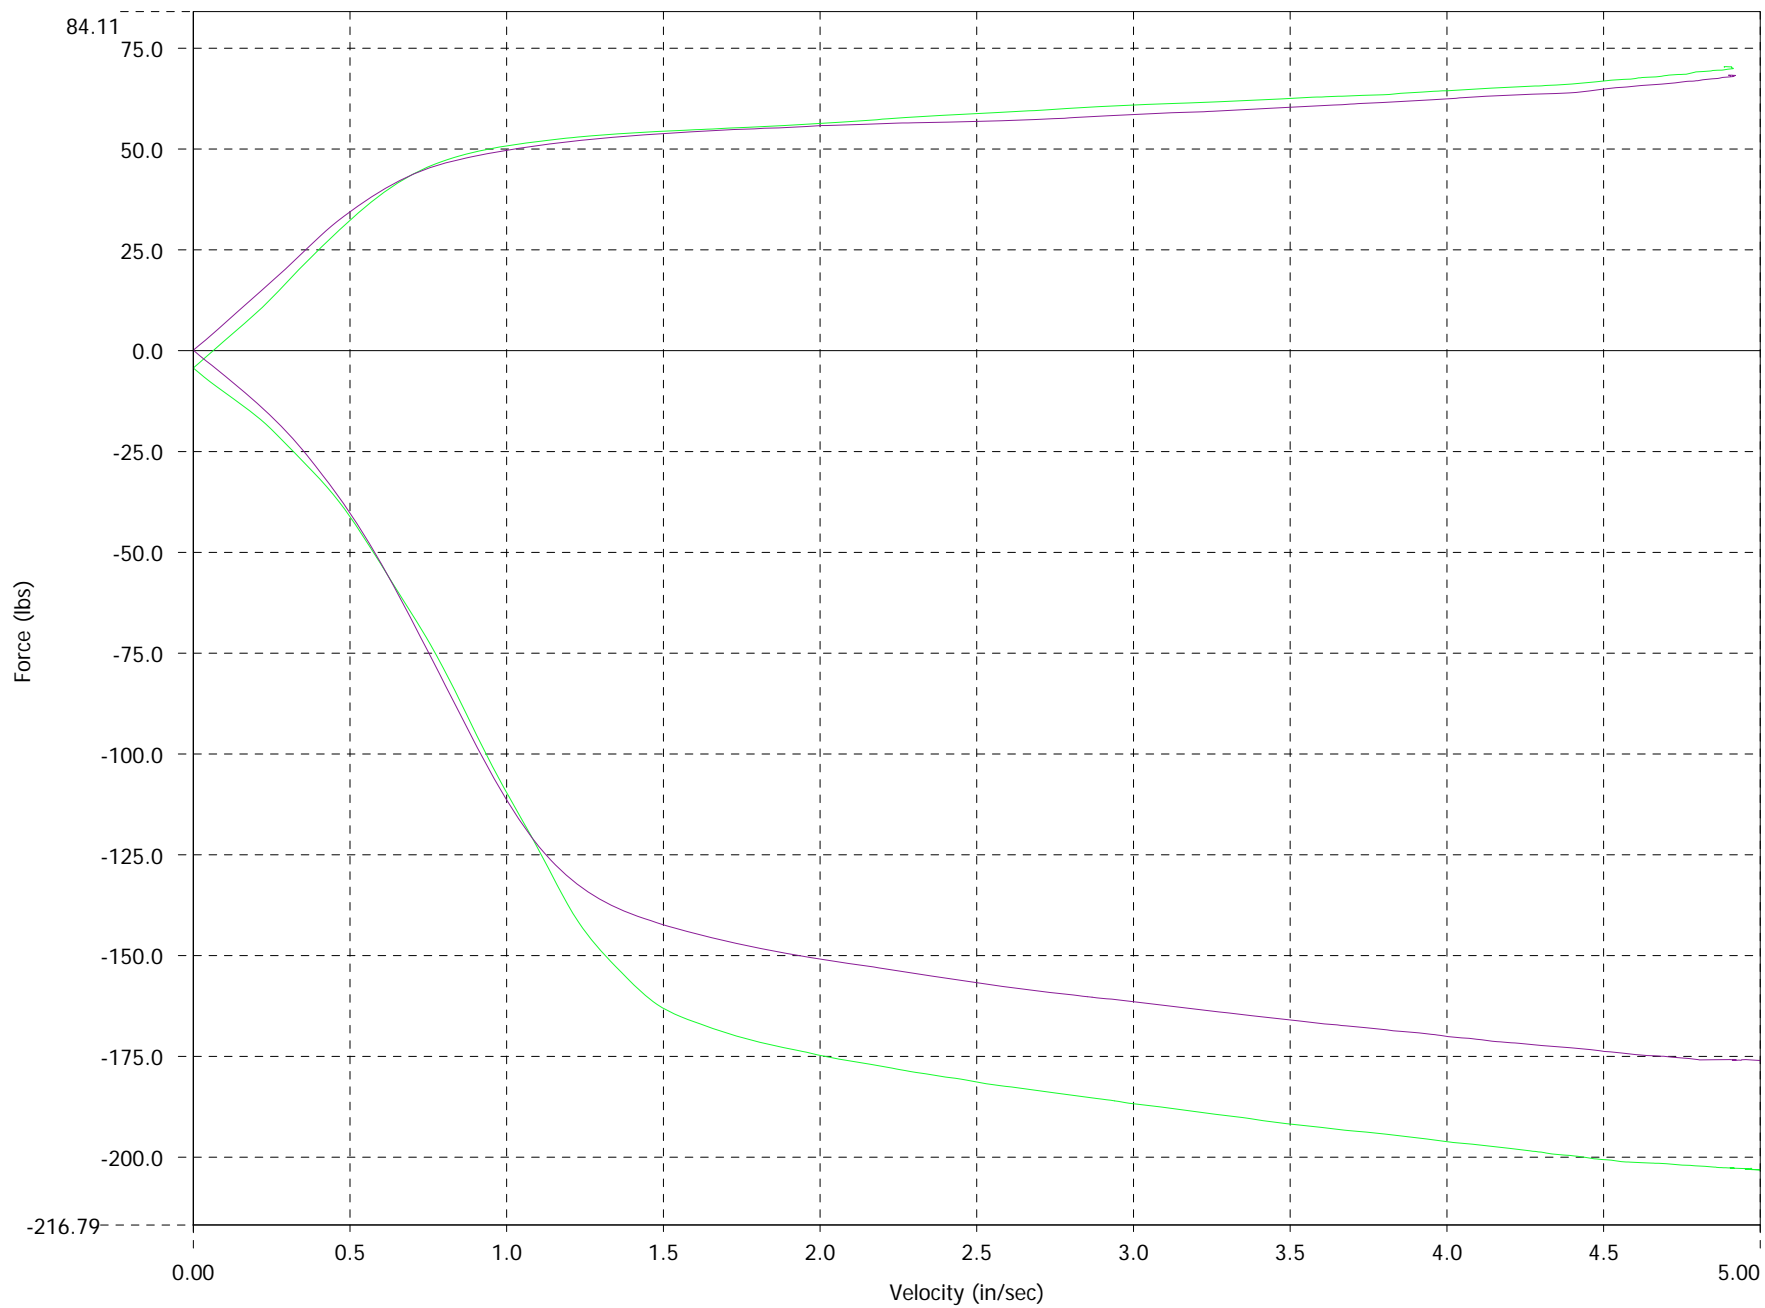

Rebound Close / Compression Open

Jim Lowe  
Miata SDX  
5 ips.