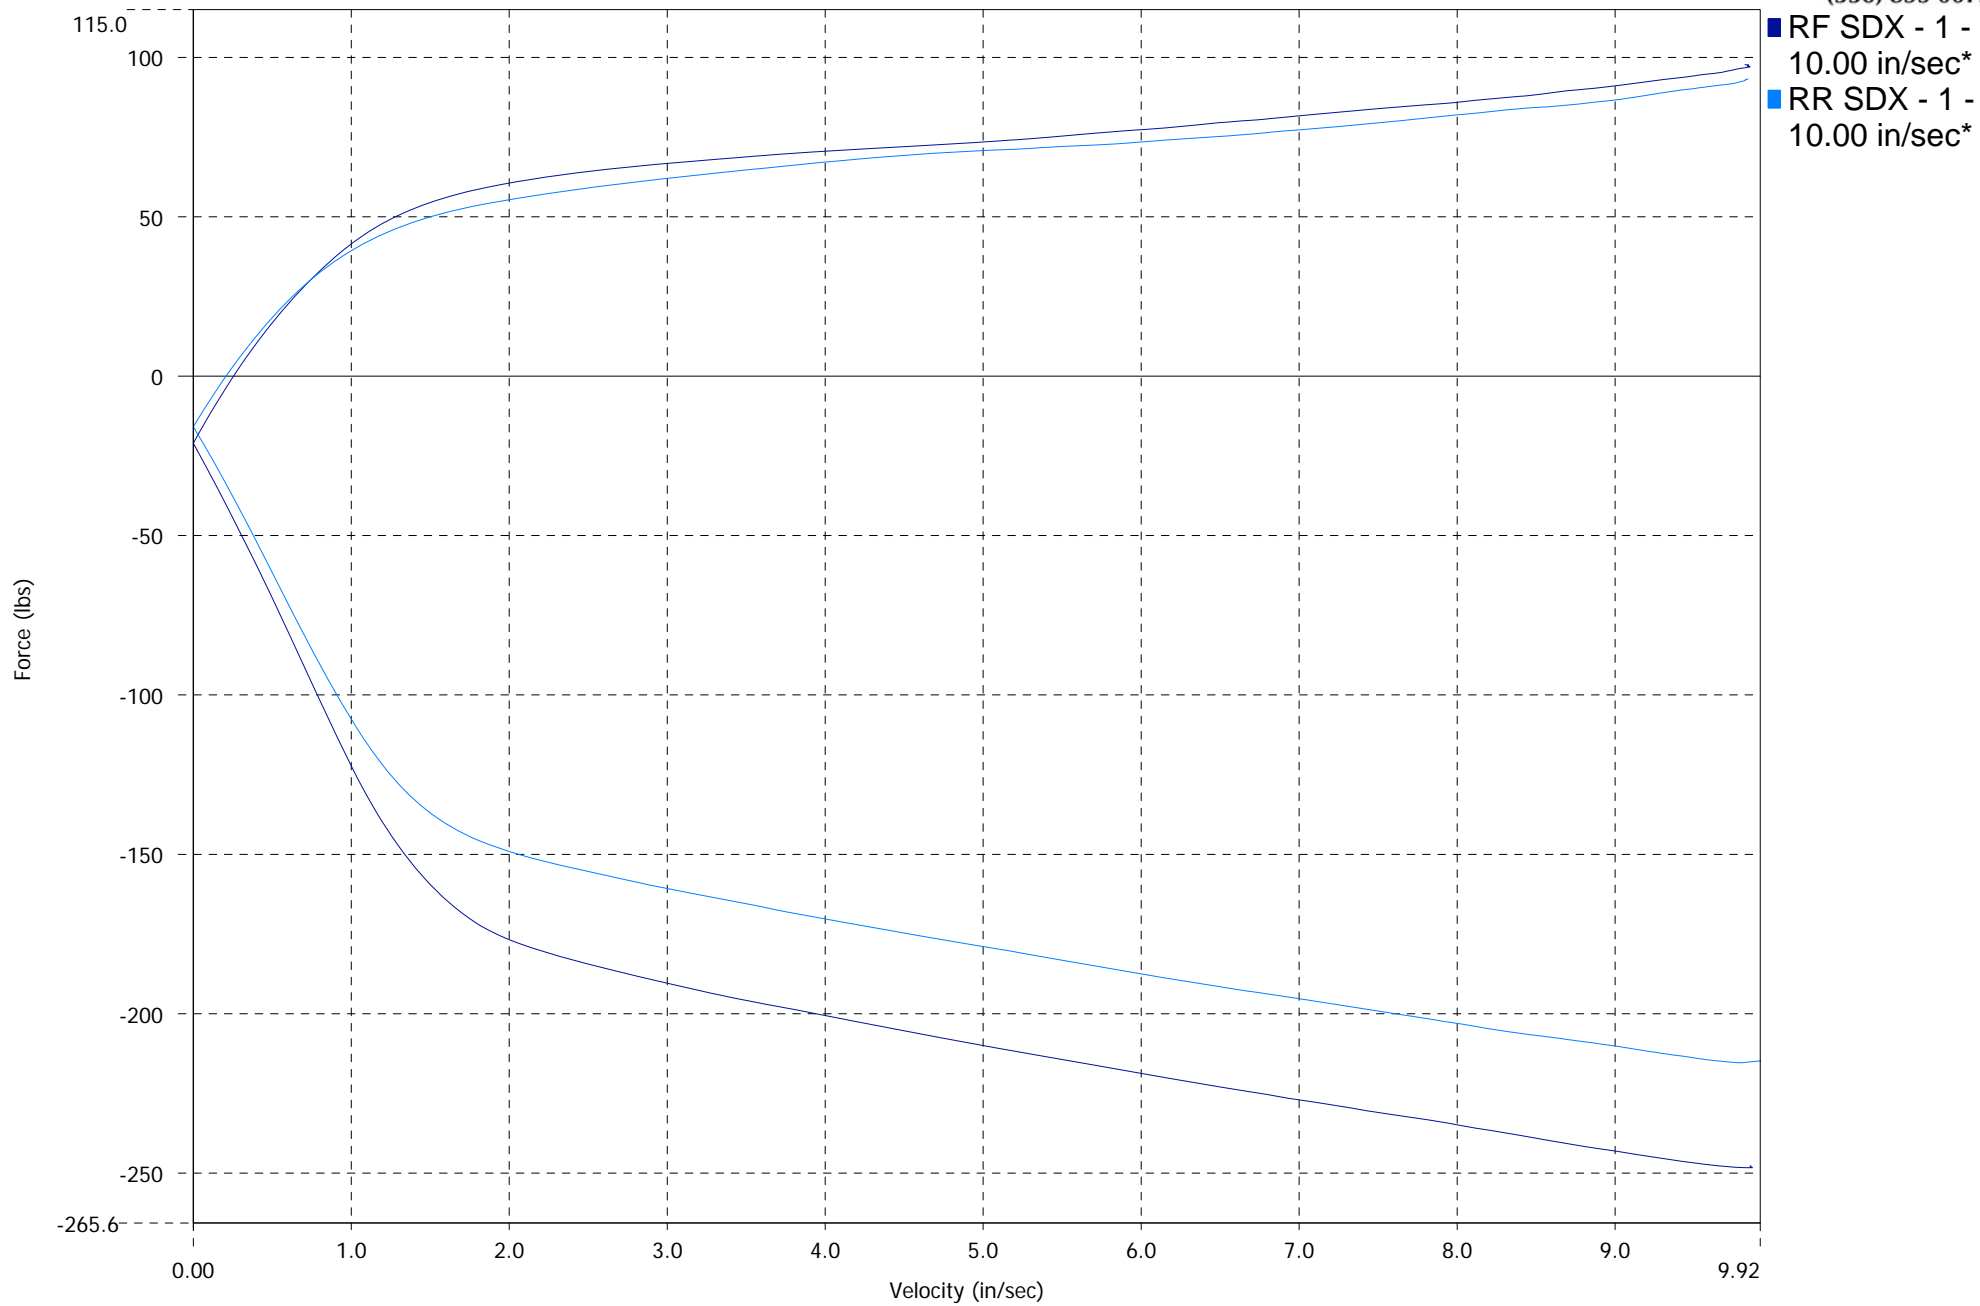

Rebound Close / Compression Open

Jim Lowe  
Miata SDX  
10 ips