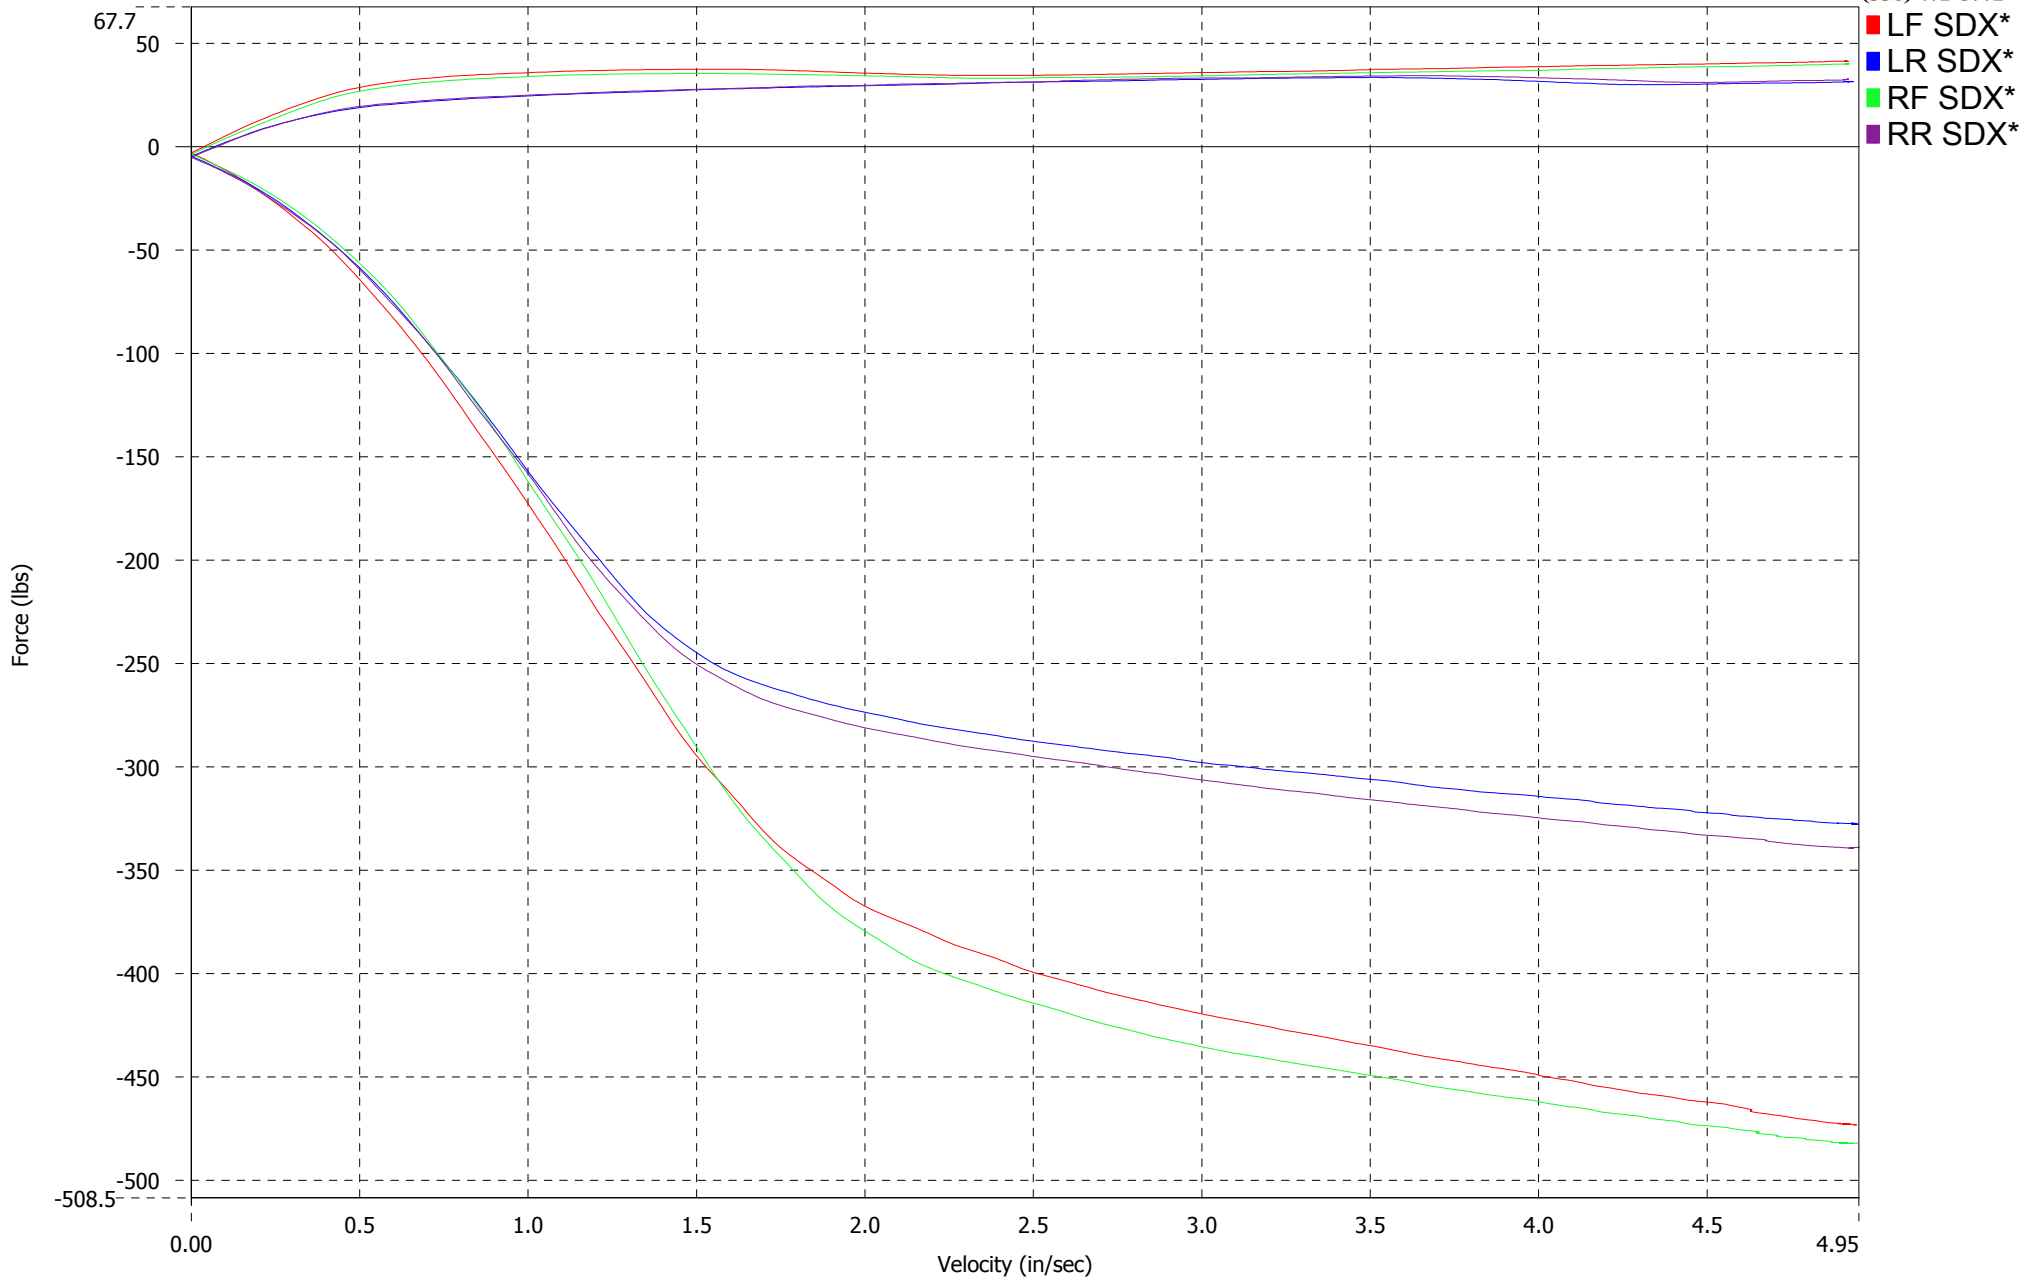

Rebound Close / Compression Open

Slava Yanson
Miata SDX (5ips)
5-3-12