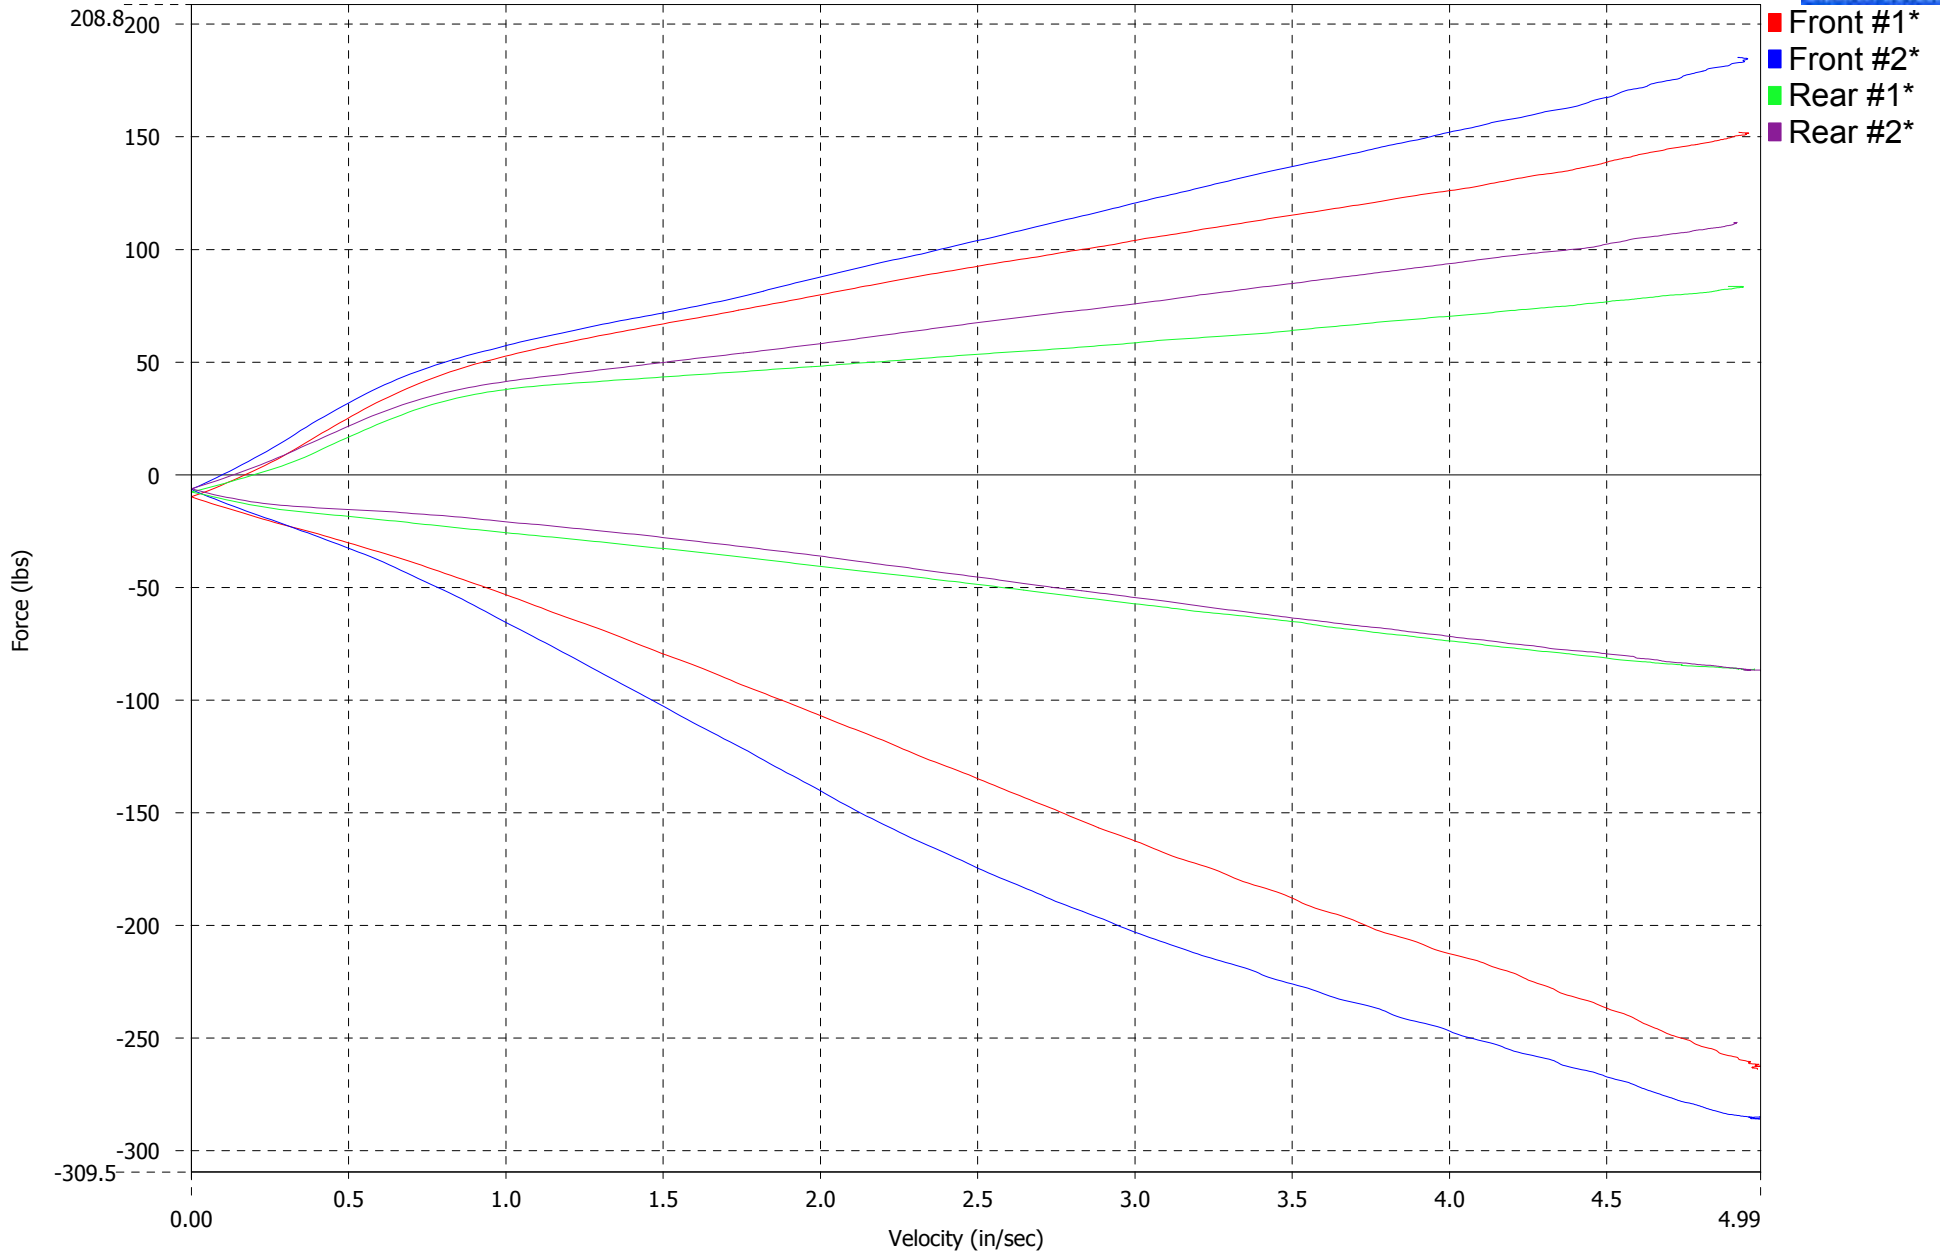

Rebound Close / Compression Open

Dan Luring
RaceLand Miata
12-3-10